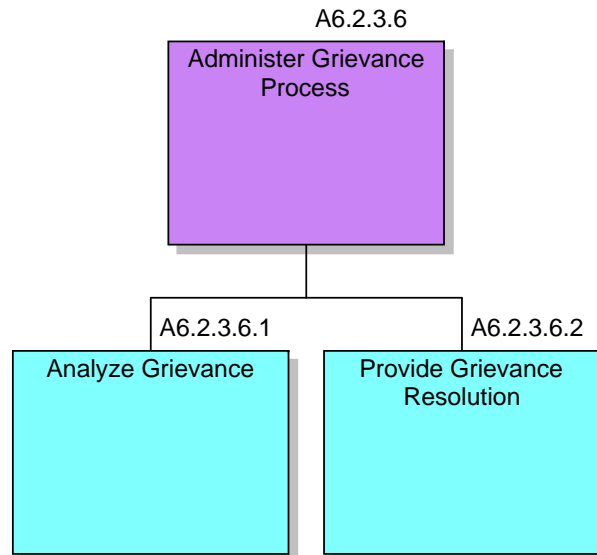

HRM Baseline Nov 2013_OV-5a Administer Grievance Process (OV-5a Op. Activity Decomposition Tree)
System Architect
Tuesday, October 29, 2013 8:01 AM

LEGEND

BEA Configuration Control	BEA Node Tree Only	HRM Configuration Control	Planned BEA Configuration Control	HRM Capability
---------------------------	--------------------	---------------------------	-----------------------------------	----------------